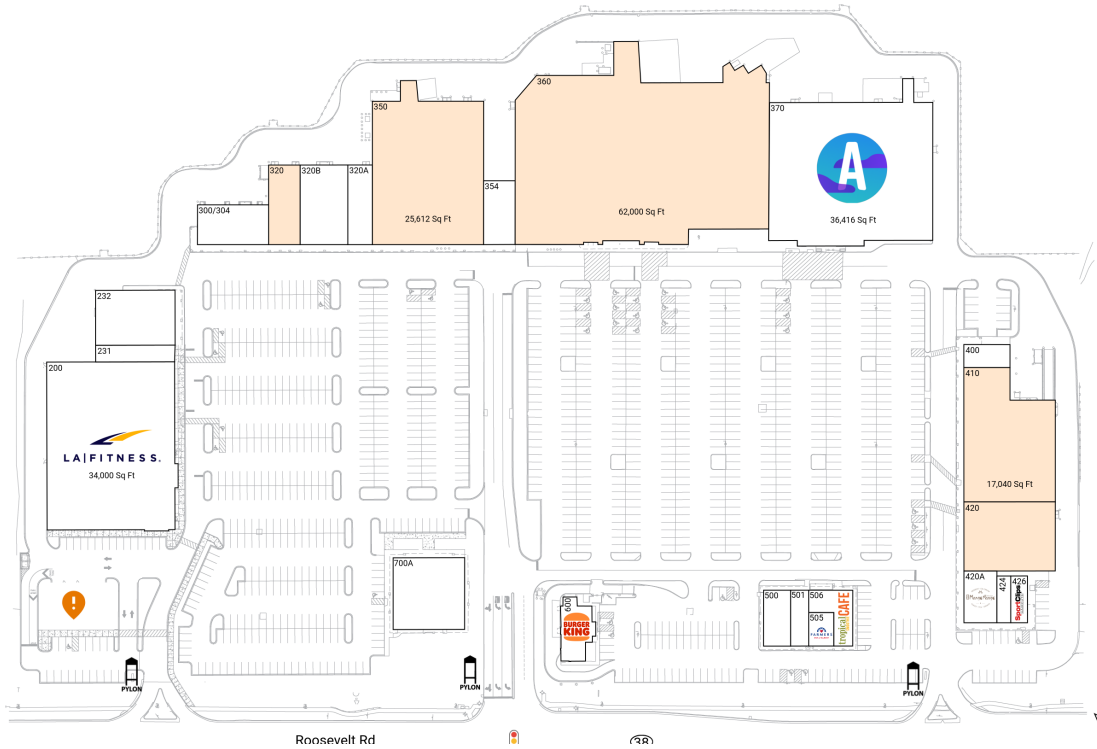

Strong daytime population of 171K+ within 3 miles, driving lunch and dinner traffic for the center's diverse restaurant selection

High visibility from a commercial node, with signalized access on Roosevelt Rd/IL-38, a major east/west corridor, with 35K+ vehicles daily (Kalibrate 2021)

High Point Centre

401-581 East Roosevelt Road | Lombard, IL 60148

DuPage County Chicago-Naperville-Elgin, IL-IN 240,345 Sq Ft

41.8592, -88.0050

Available Spaces

320	3,974 Sq Ft	360°	410	17,040 Sq Ft	360°
350	25,612 Sq Ft	360°	420	9,965 Sq Ft	360°
360	62,000 Sq Ft	360°			

Current Tenants

Space size listed in square feet

200	LA Fitness	34,000
231	ST Fine Jewelers	2,800
232	Niswa Fashion	5,866
300/304	Seoul Bites Korean BBQ	4,400
320A	Hello Shawarma	3,000
320B	Souq Market	6,000
354	Holy Buckets Halal Chicken	3,200
370	Altitude Trampoline Parks	36,416
400	Cafe Bethak	1,590
420A	Mango Mango Dessert	2,996
424	Klassy Lashes & Threading	900
426	Sport Clips	1,060
500	Sufra	2,380
501	Chi Tea	1,593
505	Farmers Insurance	1,318
506	Tropical Smoothie Cafe	2,549
600	Burger King	3,670
700A	Ace Dental Center	8,016